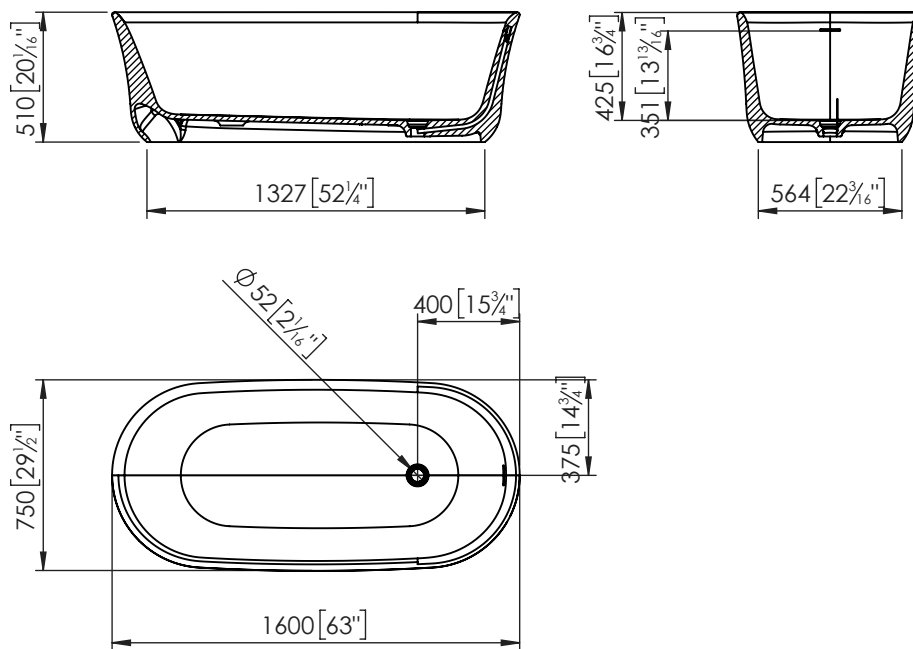

Features

- Made in KRION®
- Easy clean
- Easy maintenance
- Chemical resistance
- Anti-bacteria
- Can be repaired
- Length x Width: 1600x750 mm
- Includes drain and syphon

Codes and Standards

CSA B45.5/IAPMO Z124
Regulation (EC) No 1907/2006
UL 2818 & CDPH
UNE-EN 13310

Colour

White

Baths

ARCH

ARCH SINGLE BL. KRION CEN 160X75
100193364

Technical Information

- Installation: free standing
- Height: 510 mm
- Width: 750 mm
- Length: 1600 mm
- Net Weight: 180 Kg
- Volumen: 215 L

Notes

All product dimensions are nominal and tolerances of the product may vary within an established range. All measurements of the technical drawings are expressed in mm[in].

Install the product following the recommendations in the installation manual.